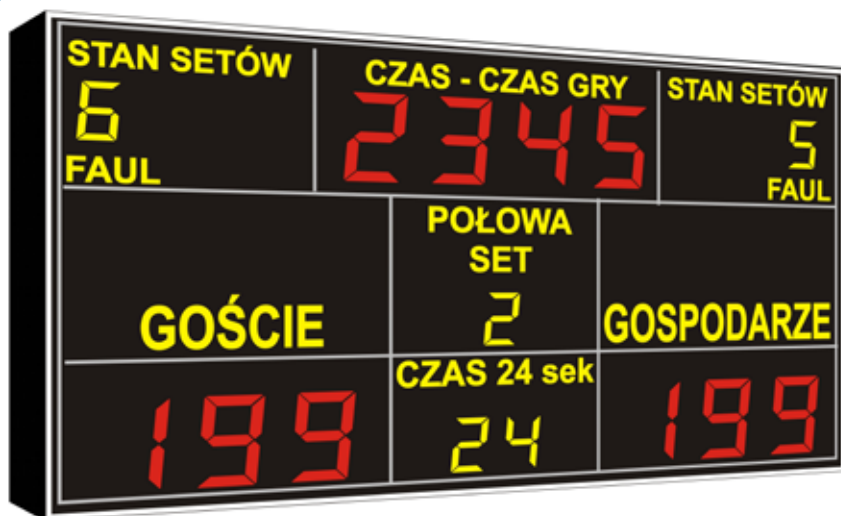

Wireless sports scoreboard

DIMENSIONS: 130x100x10 cm

CONTROL: wireless (remote control)

PARAMETERS ON DISPLAY:

- Clock – real time or game time,
- 2 separate 24 sec. clocks,
- Game score 0 – 199,
- Sets score / penalties 0 – 9,
- Game part number 0 – 9;

SIZE OF DIGITS: 125 mm

SOUND SIGNAL:

- Set in any desired configuration

VISIBILITY: up to 40 m

POWER SUPPLY: 230V / 50Hz

WEIGHT: 25 kg

ETW 130-10

ETW 220-130

Wireless sports scoreboard

DIMENSIONS: 220x125x10 cm

CONTROL: wireless (remote control)

PARAMETERS ON DISPLAY:

- Clock – real time or game time,
- 24 sec. clock,
- Game score 0 – 199,
- Sets score / penalties 0 – 9,
- Game part number 0 – 9;

24 sec. clock

DIMENSIONS: 50x40x7,5 cm

CONTROL: wired (control panel)

PARAMETERS ON DISPLAY:

- 24 sec. time,

- Game time;

SIZE OF DIGITS: 125 mm - 220 mm

VISIBILITY: up to 60 m